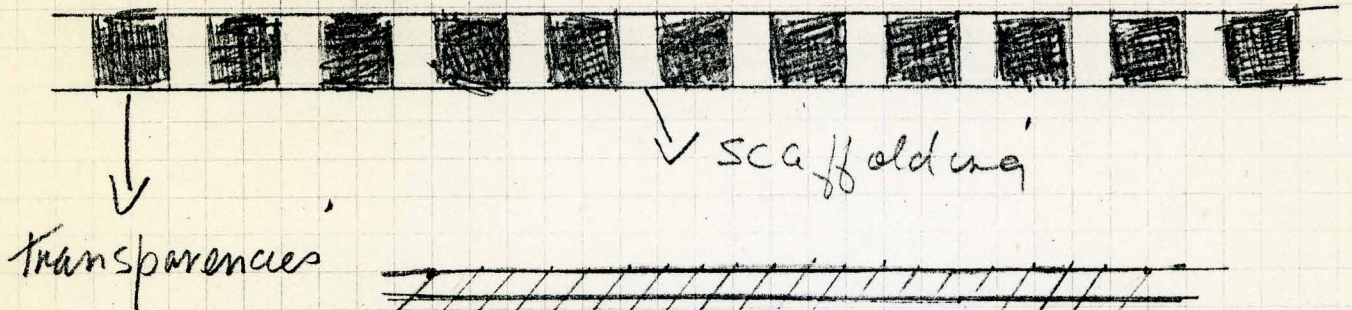

Neon Poem

View from above with transparencies

section of the scaffolding.

A sketch

of the photo light box inst. structure

Size: 40ft long x 10" wide x 1ft high.

25 transparencies in small metal frames.

Line Poem