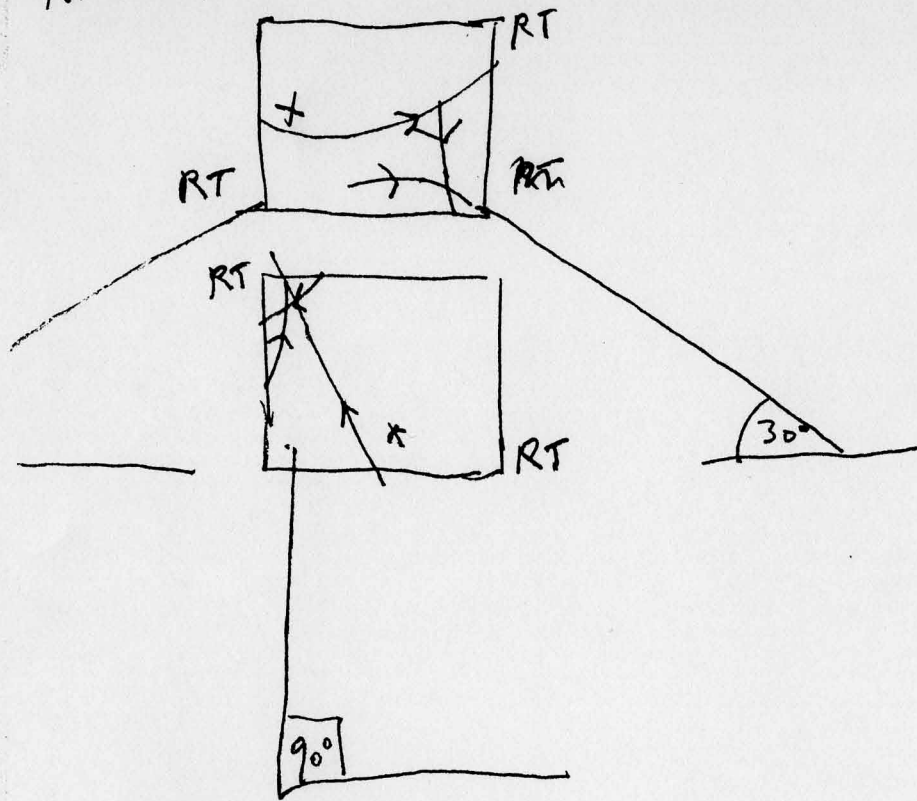

RT: Roof corner

# Swallows & Swifts

4 ribs high  $\delta$

4 angles fanning out everything!

2 of  $30^\circ$  to horizon

2 of  $90^\circ$  " "

Each reverse angle on the other

Stores cassette:

w/T Channel 1