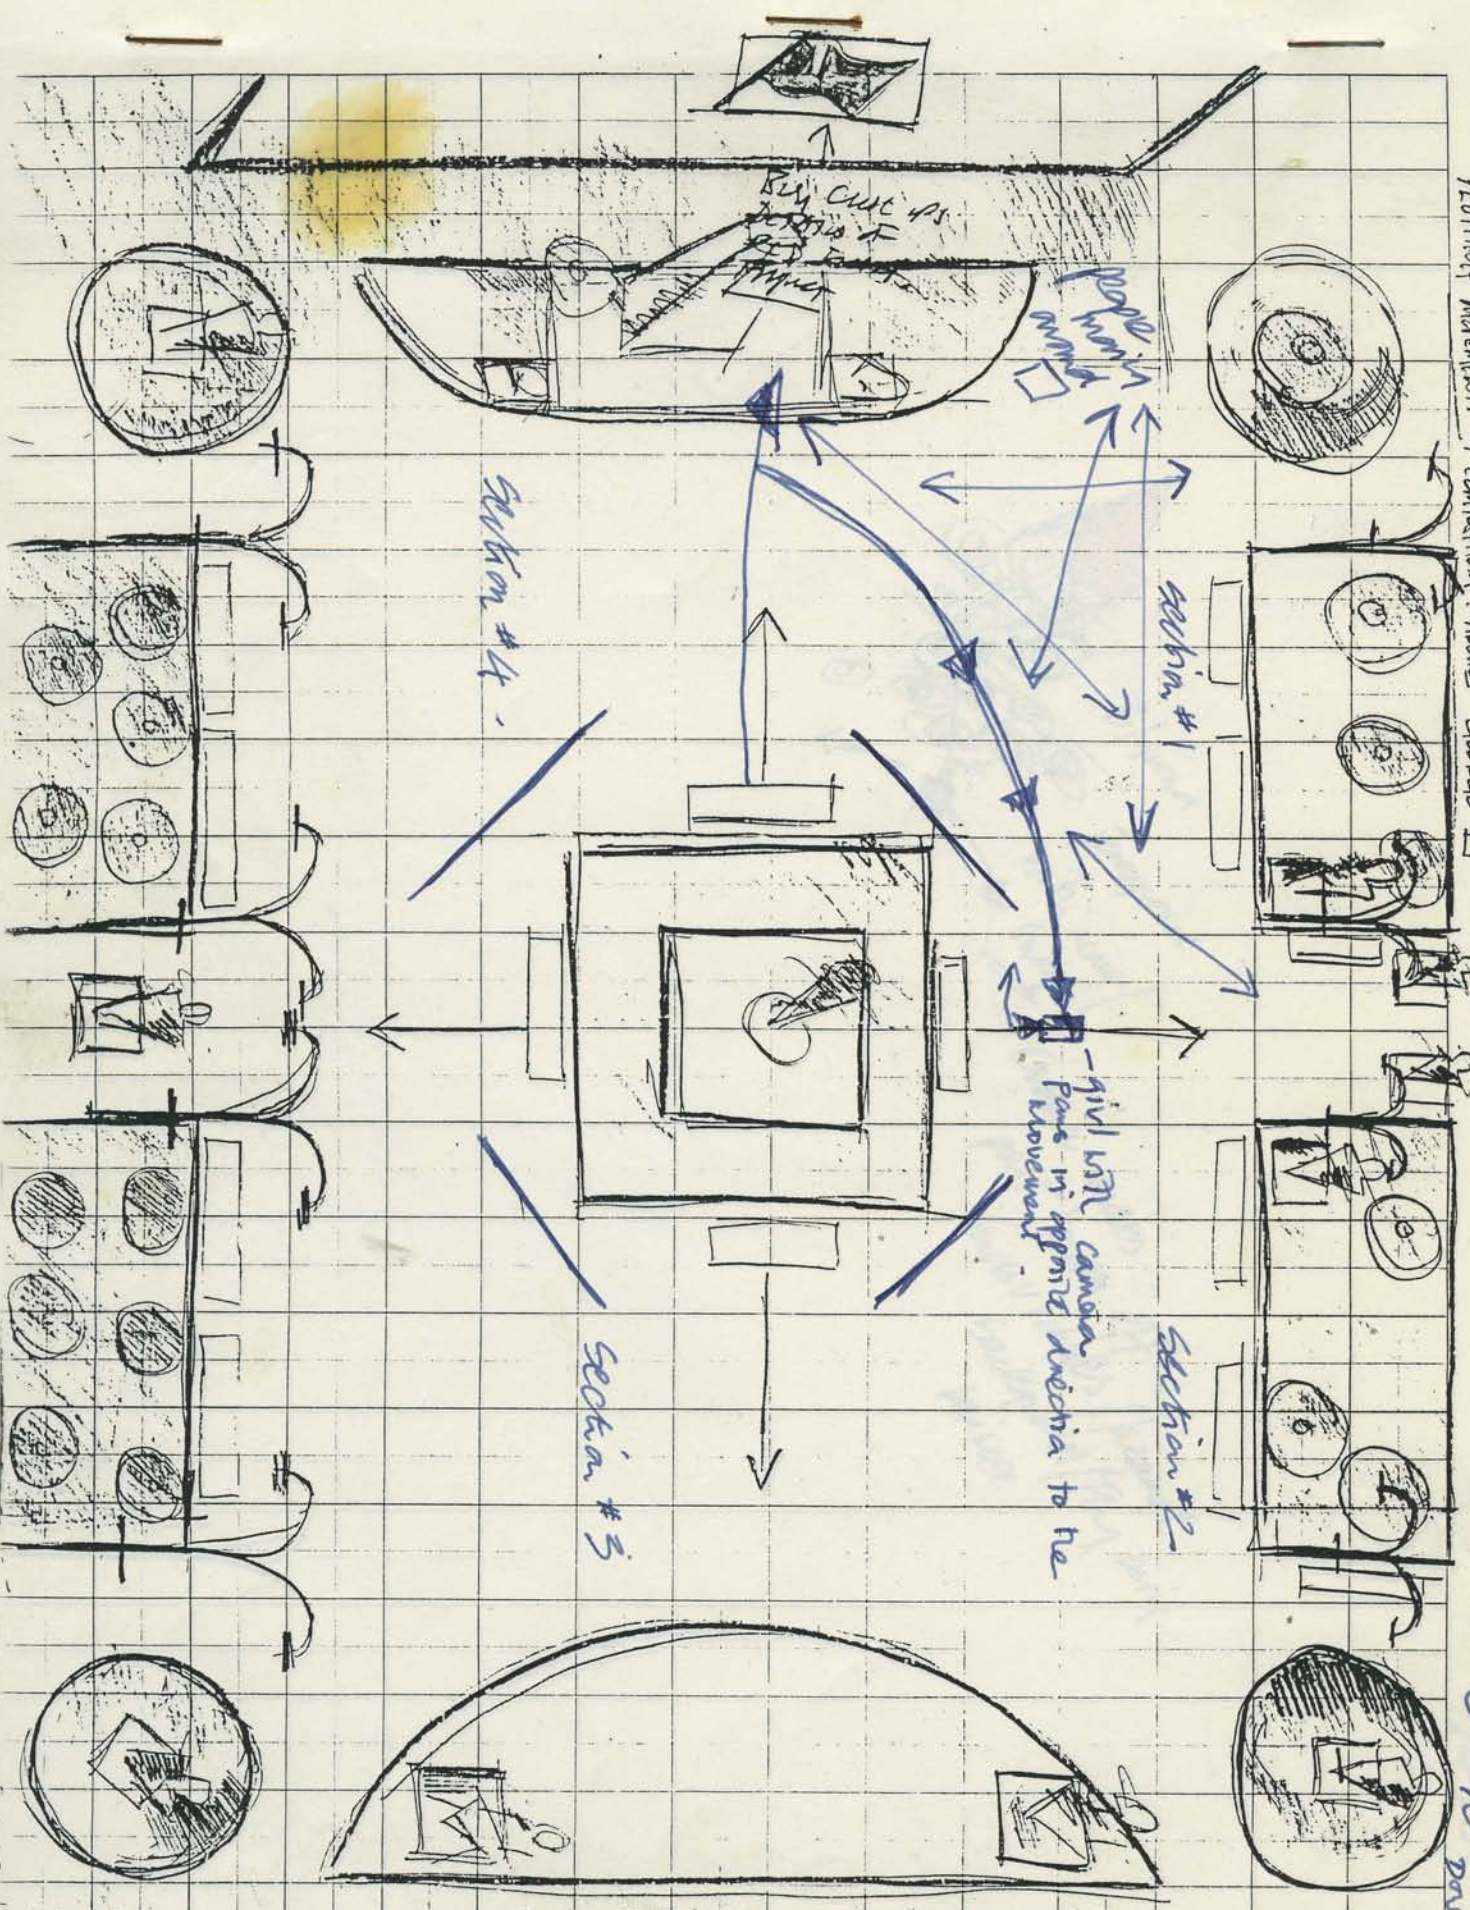

Profile Measurement + construction of around 'GeoPage' □

0-90° with 5000 R DOWN FROM SKY